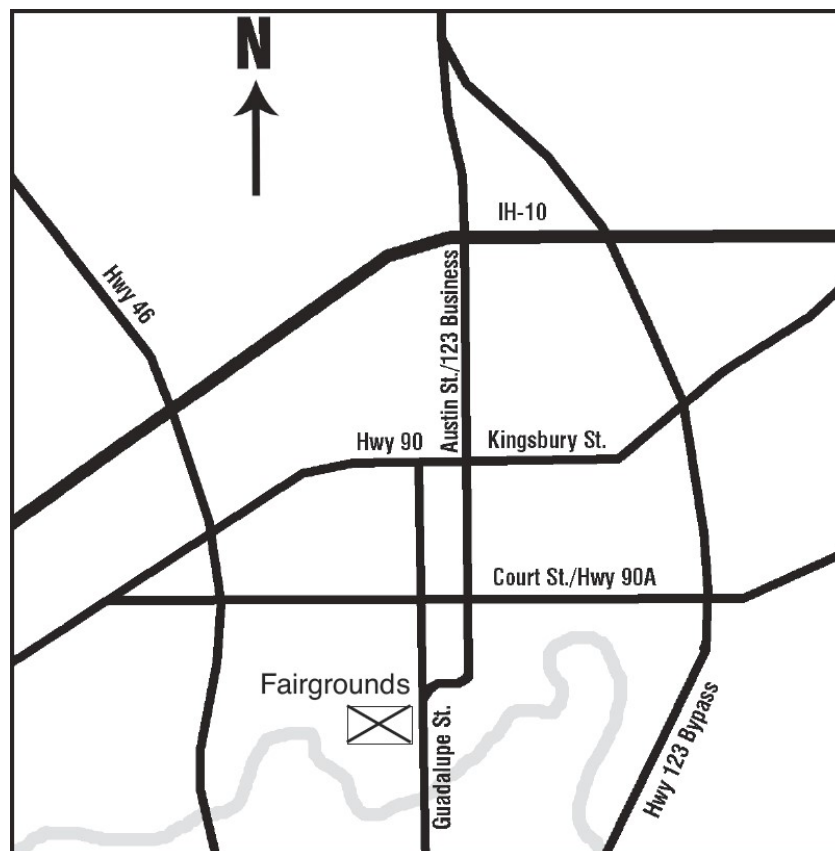

Winner’s name will be engraved onto the Club’s Plaque.

Show Catalog Alamo Area Rabbit Club

Show Location

Seguin Event Center
2nd Barn Behind the Coliseum
728 Midway
Seguin, Texas 78155

- From Austin/San Marcos Via SH 123 from San Marcos
- or Georgetown/North Via SH 130 Toll Road (posted 85 mph) intersects IH-10 5 miles east of Seguin

Show Catalog Alamo Area Rabbit Club

Hotels

Most of the hotels are along IH-10, less than 5 miles from the show barn – Ratings & Prices based on Travelocity search 10/15/2018 for single Queen Room. Many additional choices in New Braunfels, Texas which is 15-miles from show barn.